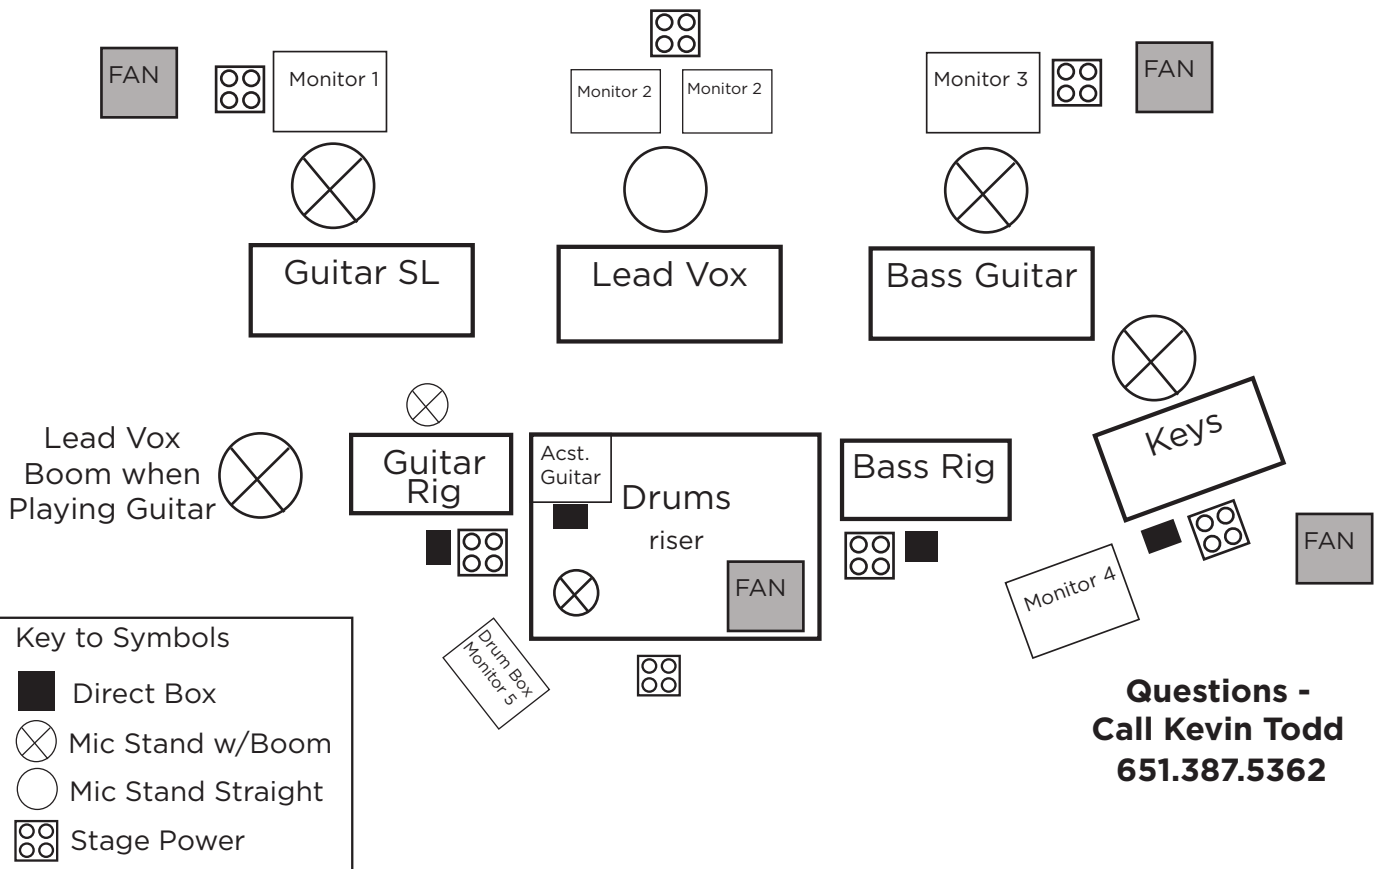

**Questions -
Call Kevin Todd
651.387.5362**